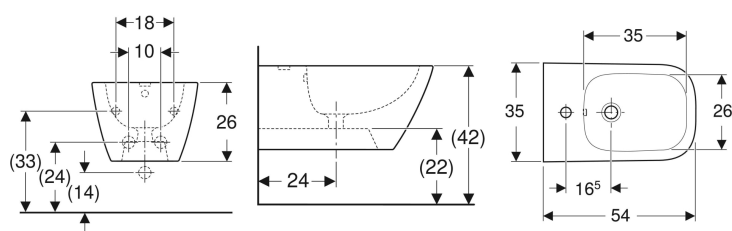

Geberit Smyle Square wall-hung bidet, shrouded

Example image

Application purposes

- For single-hole taps with flexible hoses

Characteristics

- Wall-hung
- Hidden water supply connection

- Easy fastening with Geberit bidet wall fixing type EFF2
- Shrouded
- Hidden fastening

Technical data

Product material | Vitreous china

Scope of delivery

- Fastening material

Art. no.	Colour / surface	Overflow	B	H	T
500.209.01.1	white	visible	35 cm	26 cm	54 cm

- Articles produced after 01.04.2022 contain EFF3