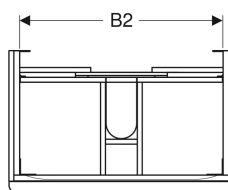

Characteristics

- Wall-hung
- With two drawers
- Opening with handle
- Drawer with self-closing

- Moisture-resistant
- Drawer frame made of metal
- Delivered preassembled

Technical data

Product material | High-compressed three-layer chipboard

Scope of delivery

- Cabinet for washbasin
- Fastening material

Art. no.	Colour / surface	B	B1	B2	Washbasin width	H	T
500.353.00.1	Body and front: white / high-gloss coated Handle: white / matt powder-coated	73.4 cm	68.5 cm	66.4 cm	75 cm	61.7 cm	47 cm
500.354.00.1	Body and front: white / high-gloss coated Handle: white / matt powder-coated	88.4 cm	83.5 cm	81.4 cm	90 cm	61.7 cm	47 cm
500.355.00.1	Body and front: white / high-gloss coated Handle: white / matt powder-coated	118.4 cm	113.5 cm	111.4 cm	120 cm	61.7 cm	47 cm
500.352.00.1	Body and front: white / high-gloss coated Handle: white / matt powder-coated	58.4 cm	53.5 cm	51.4 cm	60 cm	61.7 cm	47 cm
500.352.JK.1	Body and front: lava / matt coated Handle: lava / matt powder-coated	58.4 cm	53.5 cm	51.4 cm	60 cm	61.7 cm	47 cm
500.353.JK.1	Body and front: lava / matt coated Handle: lava / matt powder-coated	73.4 cm	68.5 cm	66.4 cm	75 cm	61.7 cm	47 cm
500.354.JK.1	Body and front: lava / matt coated Handle: lava / matt powder-coated	88.4 cm	83.5 cm	81.4 cm	90 cm	61.7 cm	47 cm
500.355.JK.1	Body and front: lava / matt coated Handle: lava / matt powder-coated	118.4 cm	113.5 cm	111.4 cm	120 cm	61.7 cm	47 cm
500.352.JL.1	Body and front: sand grey / high-gloss coated Handle: sand grey / matt powder-coated	58.4 cm	53.5 cm	51.4 cm	60 cm	61.7 cm	47 cm
500.353.JL.1	Body and front: sand grey / high-gloss coated Handle: sand grey / matt powder-coated	73.4 cm	68.5 cm	66.4 cm	75 cm	61.7 cm	47 cm
500.354.JL.1	Body and front: sand grey / high-gloss coated Handle: sand grey / matt powder-coated	88.4 cm	83.5 cm	81.4 cm	90 cm	61.7 cm	47 cm
500.355.JL.1	Body and front: sand grey / high-gloss coated Handle: sand grey / matt powder-coated	118.4 cm	113.5 cm	111.4 cm	120 cm	61.7 cm	47 cm
500.352.JR.1	Body and front: hickory / wood-textured melamine Handle: lava / matt powder-coated	58.4 cm	53.5 cm	51.4 cm	60 cm	61.7 cm	47 cm
500.353.JR.1	Body and front: hickory / wood-textured melamine Handle: lava / matt powder-coated	73.4 cm	68.5 cm	66.4 cm	75 cm	61.7 cm	47 cm
500.354.JR.1	Body and front: hickory / wood-textured melamine Handle: lava / matt powder-coated	88.4 cm	83.5 cm	81.4 cm	90 cm	61.7 cm	47 cm
500.355.JR.1	Body and front: hickory / wood-textured melamine Handle: lava / matt powder-coated	118.4 cm	113.5 cm	111.4 cm	120 cm	61.7 cm	47 cm