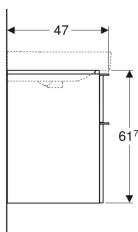

Characteristics

- Wall-hung
- With two drawers
- Opening with handle
- Drawer with self-closing

- Moisture-resistant
- Drawer frame made of metal
- Delivered preassembled

Technical data

Product material | High-compressed three-layer chipboard

Scope of delivery

- Cabinet for washbasin
- Fastening material

Art. no.	Colour / surface	B	B1	B2	Washbasin width	H	T
500.353.00.1	Body and front: white / high-gloss coated Handle: white / matt powder-coated	73.4 cm	68.5 cm	66.4 cm	75 cm	61.7 cm	47 cm
500.354.00.1	Body and front: white / high-gloss coated Handle: white / matt powder-coated	88.4 cm	83.5 cm	81.4 cm	90 cm	61.7 cm	47 cm
500.355.00.1	Body and front: white / high-gloss coated Handle: white / matt powder-coated	118.4 cm	113.5 cm	111.4 cm	120 cm	61.7 cm	47 cm
500.352.00.1	Body and front: white / high-gloss coated Handle: white / matt powder-coated	58.4 cm	53.5 cm	51.4 cm	60 cm	61.7 cm	47 cm
500.352.JK.1	Body and front: lava / matt coated Handle: lava / matt powder-coated	58.4 cm	53.5 cm	51.4 cm	60 cm	61.7 cm	47 cm
500.353.JK.1	Body and front: lava / matt coated Handle: lava / matt powder-coated	73.4 cm	68.5 cm	66.4 cm	75 cm	61.7 cm	47 cm
500.354.JK.1	Body and front: lava / matt coated Handle: lava / matt powder-coated	88.4 cm	83.5 cm	81.4 cm	90 cm	61.7 cm	47 cm
500.355.JK.1	Body and front: lava / matt coated Handle: lava / matt powder-coated	118.4 cm	113.5 cm	111.4 cm	120 cm	61.7 cm	47 cm
500.352.JL.1	Body and front: sand grey / high-gloss coated Handle: sand grey / matt powder-coated	58.4 cm	53.5 cm	51.4 cm	60 cm	61.7 cm	47 cm
500.353.JL.1	Body and front: sand grey / high-gloss coated Handle: sand grey / matt powder-coated	73.4 cm	68.5 cm	66.4 cm	75 cm	61.7 cm	47 cm
500.354.JL.1	Body and front: sand grey / high-gloss coated Handle: sand grey / matt powder-coated	88.4 cm	83.5 cm	81.4 cm	90 cm	61.7 cm	47 cm
500.355.JL.1	Body and front: sand grey / high-gloss coated Handle: sand grey / matt powder-coated	118.4 cm	113.5 cm	111.4 cm	120 cm	61.7 cm	47 cm
500.352.JR.1	Body and front: hickory / wood-textured melamine Handle: lava / matt powder-coated	58.4 cm	53.5 cm	51.4 cm	60 cm	61.7 cm	47 cm
500.353.JR.1	Body and front: hickory / wood-textured melamine Handle: lava / matt powder-coated	73.4 cm	68.5 cm	66.4 cm	75 cm	61.7 cm	47 cm
500.354.JR.1	Body and front: hickory / wood-textured melamine Handle: lava / matt powder-coated	88.4 cm	83.5 cm	81.4 cm	90 cm	61.7 cm	47 cm
500.355.JR.1	Body and front: hickory / wood-textured melamine Handle: lava / matt powder-coated	118.4 cm	113.5 cm	111.4 cm	120 cm	61.7 cm	47 cm