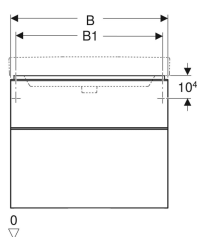

Characteristics

- Wall-hung
- With two drawers
- Opening with handle
- Drawer with self-closing

- Moisture-resistant
- Drawer frame made of metal
- Delivered preassembled

Technical data

Product material | High-compressed three-layer chipboard

Scope of delivery

- Cabinet for washbasin
- Fastening material

Art. no.	Colour / surface	B	B1	B2	Washbasin width	H	T
500.353.00.1	Body and front: white / high-gloss coated Handle: white / matt powder-coated	73.4 cm	68.5 cm	66.4 cm	75 cm	61.7 cm	47 cm
500.354.00.1	Body and front: white / high-gloss coated Handle: white / matt powder-coated	88.4 cm	83.5 cm	81.4 cm	90 cm	61.7 cm	47 cm
500.355.00.1	Body and front: white / high-gloss coated Handle: white / matt powder-coated	118.4 cm	113.5 cm	111.4 cm	120 cm	61.7 cm	47 cm
500.352.00.1	Body and front: white / high-gloss coated Handle: white / matt powder-coated	58.4 cm	53.5 cm	51.4 cm	60 cm	61.7 cm	47 cm
500.352.JK.1	Body and front: lava / matt coated Handle: lava / matt powder-coated	58.4 cm	53.5 cm	51.4 cm	60 cm	61.7 cm	47 cm
500.353.JK.1	Body and front: lava / matt coated Handle: lava / matt powder-coated	73.4 cm	68.5 cm	66.4 cm	75 cm	61.7 cm	47 cm
500.354.JK.1	Body and front: lava / matt coated Handle: lava / matt powder-coated	88.4 cm	83.5 cm	81.4 cm	90 cm	61.7 cm	47 cm
500.355.JK.1	Body and front: lava / matt coated Handle: lava / matt powder-coated	118.4 cm	113.5 cm	111.4 cm	120 cm	61.7 cm	47 cm
500.352.JL.1	Body and front: sand grey / high-gloss coated Handle: sand grey / matt powder-coated	58.4 cm	53.5 cm	51.4 cm	60 cm	61.7 cm	47 cm
500.353.JL.1	Body and front: sand grey / high-gloss coated Handle: sand grey / matt powder-coated	73.4 cm	68.5 cm	66.4 cm	75 cm	61.7 cm	47 cm
500.354.JL.1	Body and front: sand grey / high-gloss coated Handle: sand grey / matt powder-coated	88.4 cm	83.5 cm	81.4 cm	90 cm	61.7 cm	47 cm
500.355.JL.1	Body and front: sand grey / high-gloss coated Handle: sand grey / matt powder-coated	118.4 cm	113.5 cm	111.4 cm	120 cm	61.7 cm	47 cm
500.352.JR.1	Body and front: hickory / wood-textured melamine Handle: lava / matt powder-coated	58.4 cm	53.5 cm	51.4 cm	60 cm	61.7 cm	47 cm
500.353.JR.1	Body and front: hickory / wood-textured melamine Handle: lava / matt powder-coated	73.4 cm	68.5 cm	66.4 cm	75 cm	61.7 cm	47 cm
500.354.JR.1	Body and front: hickory / wood-textured melamine Handle: lava / matt powder-coated	88.4 cm	83.5 cm	81.4 cm	90 cm	61.7 cm	47 cm
500.355.JR.1	Body and front: hickory / wood-textured melamine Handle: lava / matt powder-coated	118.4 cm	113.5 cm	111.4 cm	120 cm	61.7 cm	47 cm