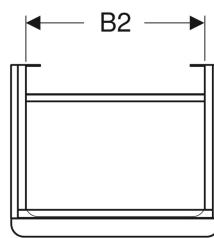

Characteristics

- Wall-hung
- With one door
- Opening with handle
- Door with soft closing

- With one movable shelf
- Moisture-resistant
- Delivered preassembled

Technical data

Product material | High-compressed three-layer chipboard

Scope of delivery

- Cabinet for handrinse basin
- Fastening material

Art. no.	Colour / surface	B	B1	B2	Washbasin width	H	T	Door
500.351.00.1	Body and front: white / high-gloss coated Handle: white / matt powder-coated	44.2 cm	39.3 cm	37.2 cm	45 cm	61.7 cm	35.6 cm	Hinges left
500.364.00.1	Body and front: white / high-gloss coated Handle: white / matt powder-coated	49.2 cm	42.2 cm	42.2 cm	50 cm	61.7 cm	40.6 cm	Hinges left
500.351.JK.1	Body and front: lava / matt coated Handle: lava / matt powder-coated	44.2 cm	39.3 cm	37.2 cm	45 cm	61.7 cm	35.6 cm	Hinges left
500.364.JK.1	Body and front: lava / matt coated Handle: lava / matt powder-coated	49.2 cm	42.2 cm	42.2 cm	50 cm	61.7 cm	40.6 cm	Hinges left
500.351.JL.1	Body and front: sand grey / high-gloss coated Handle: sand grey / matt powder-coated	44.2 cm	39.3 cm	37.2 cm	45 cm	61.7 cm	35.6 cm	Hinges left
500.364.JL.1	Body and front: sand grey / high-gloss coated Handle: sand grey / matt powder-coated	49.2 cm	42.2 cm	42.2 cm	50 cm	61.7 cm	40.6 cm	Hinges left
500.351.JR.1	Body and front: hickory / wood-textured melamine Handle: lava / matt powder-coated	44.2 cm	39.3 cm	37.2 cm	45 cm	61.7 cm	35.6 cm	Hinges left
500.364.JR.1	Body and front: hickory / wood-textured melamine Handle: lava / matt powder-coated	49.2 cm	42.2 cm	42.2 cm	50 cm	61.7 cm	40.6 cm	Hinges left
500.363.00.1	Body and front: white / high-gloss coated Handle: white / matt powder-coated	49.2 cm	42.2 cm	42.2 cm	50 cm	61.7 cm	40.6 cm	Hinges right
500.350.00.1	Body and front: white / high-gloss coated Handle: white / matt powder-coated	44.2 cm	39.3 cm	37.2 cm	45 cm	61.7 cm	35.6 cm	Hinges right
500.350.JK.1	Body and front: lava / matt coated Handle: lava / matt powder-coated	44.2 cm	39.3 cm	37.2 cm	45 cm	61.7 cm	35.6 cm	Hinges right
500.363.JK.1	Body and front: lava / matt coated Handle: lava / matt powder-coated	49.2 cm	42.2 cm	42.2 cm	50 cm	61.7 cm	40.6 cm	Hinges right
500.350.JL.1	Body and front: sand grey / high-gloss coated Handle: sand grey / matt powder-coated	44.2 cm	39.3 cm	37.2 cm	45 cm	61.7 cm	35.6 cm	Hinges right
500.363.JL.1	Body and front: sand grey / high-gloss coated Handle: sand grey / matt powder-coated	49.2 cm	42.2 cm	42.2 cm	50 cm	61.7 cm	40.6 cm	Hinges right