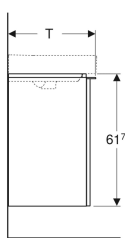

Characteristics

- Wall-hung
- With one door
- Opening with handle
- Door with soft closing

- With one movable shelf
- Moisture-resistant
- Delivered preassembled

Technical data

Product material | High-compressed three-layer chipboard

Scope of delivery

- Cabinet for handrinse basin
- Fastening material

Art. no.	Colour / surface	B	B1	B2	Washbasin width	H	T	Door
500.351.00.1	Body and front: white / high-gloss coated Handle: white / matt powder-coated	44.2 cm	39.3 cm	37.2 cm	45 cm	61.7 cm	35.6 cm	Hinges left
500.364.00.1	Body and front: white / high-gloss coated Handle: white / matt powder-coated	49.2 cm	42.2 cm	42.2 cm	50 cm	61.7 cm	40.6 cm	Hinges left
500.351.JK.1	Body and front: lava / matt coated Handle: lava / matt powder-coated	44.2 cm	39.3 cm	37.2 cm	45 cm	61.7 cm	35.6 cm	Hinges left
500.364.JK.1	Body and front: lava / matt coated Handle: lava / matt powder-coated	49.2 cm	42.2 cm	42.2 cm	50 cm	61.7 cm	40.6 cm	Hinges left
500.351.JL.1	Body and front: sand grey / high-gloss coated Handle: sand grey / matt powder-coated	44.2 cm	39.3 cm	37.2 cm	45 cm	61.7 cm	35.6 cm	Hinges left
500.364.JL.1	Body and front: sand grey / high-gloss coated Handle: sand grey / matt powder-coated	49.2 cm	42.2 cm	42.2 cm	50 cm	61.7 cm	40.6 cm	Hinges left
500.351.JR.1	Body and front: hickory / wood-textured melamine Handle: lava / matt powder-coated	44.2 cm	39.3 cm	37.2 cm	45 cm	61.7 cm	35.6 cm	Hinges left
500.364.JR.1	Body and front: hickory / wood-textured melamine Handle: lava / matt powder-coated	49.2 cm	42.2 cm	42.2 cm	50 cm	61.7 cm	40.6 cm	Hinges left
500.363.00.1	Body and front: white / high-gloss coated Handle: white / matt powder-coated	49.2 cm	42.2 cm	42.2 cm	50 cm	61.7 cm	40.6 cm	Hinges right
500.350.00.1	Body and front: white / high-gloss coated Handle: white / matt powder-coated	44.2 cm	39.3 cm	37.2 cm	45 cm	61.7 cm	35.6 cm	Hinges right
500.350.JK.1	Body and front: lava / matt coated Handle: lava / matt powder-coated	44.2 cm	39.3 cm	37.2 cm	45 cm	61.7 cm	35.6 cm	Hinges right
500.363.JK.1	Body and front: lava / matt coated Handle: lava / matt powder-coated	49.2 cm	42.2 cm	42.2 cm	50 cm	61.7 cm	40.6 cm	Hinges right
500.350.JL.1	Body and front: sand grey / high-gloss coated Handle: sand grey / matt powder-coated	44.2 cm	39.3 cm	37.2 cm	45 cm	61.7 cm	35.6 cm	Hinges right
500.363.JL.1	Body and front: sand grey / high-gloss coated Handle: sand grey / matt powder-coated	49.2 cm	42.2 cm	42.2 cm	50 cm	61.7 cm	40.6 cm	Hinges right