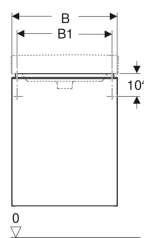

Characteristics

- Wall-hung
- With one door
- Opening with handle
- Door with soft closing

- With one movable shelf
- Moisture-resistant
- Delivered preassembled

Technical data

Product material | High-compressed three-layer chipboard

Scope of delivery

- Cabinet for handrinse basin
- Fastening material

Art. no.	Colour / surface	B	B1	B2	Washbasin width	H	T	Door
500.351.00.1	Body and front: white / high-gloss coated Handle: white / matt powder-coated	44.2 cm	39.3 cm	37.2 cm	45 cm	61.7 cm	35.6 cm	Hinges left
500.364.00.1	Body and front: white / high-gloss coated Handle: white / matt powder-coated	49.2 cm	42.2 cm	42.2 cm	50 cm	61.7 cm	40.6 cm	Hinges left
500.351.JK.1	Body and front: lava / matt coated Handle: lava / matt powder-coated	44.2 cm	39.3 cm	37.2 cm	45 cm	61.7 cm	35.6 cm	Hinges left
500.364.JK.1	Body and front: lava / matt coated Handle: lava / matt powder-coated	49.2 cm	42.2 cm	42.2 cm	50 cm	61.7 cm	40.6 cm	Hinges left
500.351.JL.1	Body and front: sand grey / high-gloss coated Handle: sand grey / matt powder-coated	44.2 cm	39.3 cm	37.2 cm	45 cm	61.7 cm	35.6 cm	Hinges left
500.364.JL.1	Body and front: sand grey / high-gloss coated Handle: sand grey / matt powder-coated	49.2 cm	42.2 cm	42.2 cm	50 cm	61.7 cm	40.6 cm	Hinges left
500.351.JR.1	Body and front: hickory / wood-textured melamine Handle: lava / matt powder-coated	44.2 cm	39.3 cm	37.2 cm	45 cm	61.7 cm	35.6 cm	Hinges left
500.364.JR.1	Body and front: hickory / wood-textured melamine Handle: lava / matt powder-coated	49.2 cm	42.2 cm	42.2 cm	50 cm	61.7 cm	40.6 cm	Hinges left
500.363.00.1	Body and front: white / high-gloss coated Handle: white / matt powder-coated	49.2 cm	42.2 cm	42.2 cm	50 cm	61.7 cm	40.6 cm	Hinges right
500.350.00.1	Body and front: white / high-gloss coated Handle: white / matt powder-coated	44.2 cm	39.3 cm	37.2 cm	45 cm	61.7 cm	35.6 cm	Hinges right
500.350.JK.1	Body and front: lava / matt coated Handle: lava / matt powder-coated	44.2 cm	39.3 cm	37.2 cm	45 cm	61.7 cm	35.6 cm	Hinges right
500.363.JK.1	Body and front: lava / matt coated Handle: lava / matt powder-coated	49.2 cm	42.2 cm	42.2 cm	50 cm	61.7 cm	40.6 cm	Hinges right
500.350.JL.1	Body and front: sand grey / high-gloss coated Handle: sand grey / matt powder-coated	44.2 cm	39.3 cm	37.2 cm	45 cm	61.7 cm	35.6 cm	Hinges right
500.363.JL.1	Body and front: sand grey / high-gloss coated Handle: sand grey / matt powder-coated	49.2 cm	42.2 cm	42.2 cm	50 cm	61.7 cm	40.6 cm	Hinges right