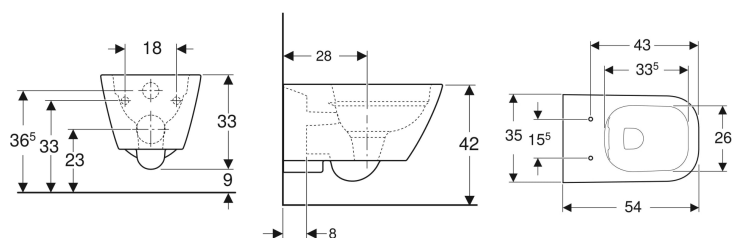

**Geberit Smyle Square wall-hung WC, washdown, shrouded, Rimfree**

Example image

**Application purposes**

- For concealed cisterns
- For pressure flushing valves

**Characteristics**

- Wall-hung
- Washdown WC
- Rimfree

- Easy fastening with Geberit WC wall fixing type EFF2
- Type 1, full flush volume 6 / 5 l, in accordance with EN 997
- Flushes with 4.5 l
- Shrouded
- Hidden fastening

**Technical data**

Product material

Vitreous china

**Scope of delivery**

- Fastening material

**To order additionally**

- WC seat

Art. no.	Colour / surface	B	H	T
500.208.01.1	white	35 cm	33 cm	54 cm

**Accessories**

- Geberit straight connector set for WC