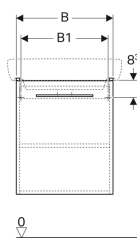

Geberit Selnova Square cabinet for washbasin, with one door

Example image

Characteristics

- Wall-hung
- With one door
- Opening with handle
- Door with soft closing
- With one fixed shelf

- Hinge side left or right
- Moisture-resistant
- Delivered preassembled

Technical data

Product material | High-compressed three-layer chipboard

Scope of delivery

- Fastening material
- Handle

Art. no.	Colour / surface	B	B1	B2	Washbasin width	H	T
500.179.01.1	white / high-gloss coated	49.3 cm	44.8 cm	46.1 cm	60 cm	55.7 cm	42.6 cm
500.180.01.1	white / high-gloss coated	54.4 cm	49.9 cm	54.2 cm	65 cm	55.7 cm	44.6 cm
500.178.01.1	white / high-gloss coated	46.4 cm	41.8 cm	43.2 cm	55 cm	55.7 cm	40.6 cm