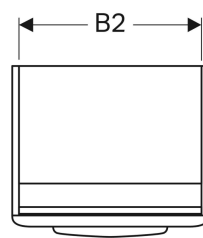

Geberit Selnova Square cabinet for washbasin, with one door

Example image

Characteristics

- Wall-hung
- With one door
- Opening with handle
- Door with soft closing
- With one fixed shelf

- Hinge side left or right
- Moisture-resistant
- Delivered preassembled

Technical data

Product material | High-compressed three-layer chipboard

Scope of delivery

- Fastening material
- Handle

Art. no.	Colour / surface	B	B1	B2	Washbasin width	H	T
500.179.01.1	white / high-gloss coated	49.3 cm	44.8 cm	46.1 cm	60 cm	55.7 cm	42.6 cm
500.180.01.1	white / high-gloss coated	54.4 cm	49.9 cm	54.2 cm	65 cm	55.7 cm	44.6 cm
500.178.01.1	white / high-gloss coated	46.4 cm	41.8 cm	43.2 cm	55 cm	55.7 cm	40.6 cm