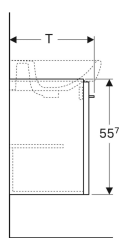

Geberit Selnova Square cabinet for washbasin, with one door

Example image

Characteristics

- Wall-hung
- With one door
- Opening with handle
- Door with soft closing
- With one fixed shelf

- Hinge side left or right
- Moisture-resistant
- Delivered preassembled

Technical data

Product material | High-compressed three-layer chipboard

Scope of delivery

- Fastening material
- Handle

Art. no.	Colour / surface	B	B1	B2	Washbasin width	H	T
500.179.01.1	white / high-gloss coated	49.3 cm	44.8 cm	46.1 cm	60 cm	55.7 cm	42.6 cm
500.180.01.1	white / high-gloss coated	54.4 cm	49.9 cm	54.2 cm	65 cm	55.7 cm	44.6 cm
500.178.01.1	white / high-gloss coated	46.4 cm	41.8 cm	43.2 cm	55 cm	55.7 cm	40.6 cm