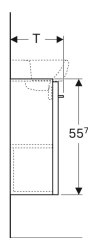

## Geberit Selnova Square cabinet for handrinse basin, with one door

Example image

### Characteristics

- Wall-hung
- With one door
- Opening with handle
- Door with soft closing
- With one fixed shelf

- Hinge side left or right
- Moisture-resistant
- Delivered preassembled

### Scope of delivery

- Fastening material
- Handle

Art. no.	Colour / surface	B	B1	B2	Washbasin width	H	T
500.176.01.1	white / high-gloss coated	37.6 cm	32.9 cm	34.4 cm	45 cm	55.7 cm	32.9 cm
500.177.01.1	white / high-gloss coated	41.8 cm	37 cm	38.6 cm	50 cm	55.7 cm	38.6 cm
500.158.01.1	white / high-gloss coated	30.3 cm	25.8 cm	27.1 cm	36 cm	55.7 cm	25.4 cm