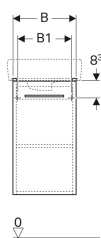

## Geberit Selnova Square cabinet for handrinse basin, with one door

Example image

### Characteristics

- Wall-hung
- With one door
- Opening with handle
- Door with soft closing
- With one fixed shelf

- Hinge side left or right
- Moisture-resistant
- Delivered preassembled

### Scope of delivery

- Fastening material
- Handle

Art. no.	Colour / surface	B	B1	B2	Washbasin width	H	T
500.176.01.1	white / high-gloss coated	37.6 cm	32.9 cm	34.4 cm	45 cm	55.7 cm	32.9 cm
500.177.01.1	white / high-gloss coated	41.8 cm	37 cm	38.6 cm	50 cm	55.7 cm	38.6 cm
500.158.01.1	white / high-gloss coated	30.3 cm	25.8 cm	27.1 cm	36 cm	55.7 cm	25.4 cm