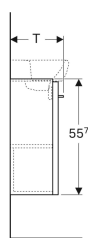

**Geberit Selnova Square cabinet for handrinse basin, with one door**

Example image

**Characteristics**

- Wall-hung
- With one door
- Opening with handle
- Door with soft closing
- With one fixed shelf

- Hinge side left or right
- Moisture-resistant
- Delivered preassembled

**Technical data**

Product material | High-compressed three-layer chipboard

**Scope of delivery**

- Fastening material
- Handle

Art. no.	Colour / surface	B	B1	B2	Washbasin width	H	T
500.176.01.1	white / high-gloss coated	37.6 cm	32.9 cm	34.4 cm	45 cm	55.7 cm	32.9 cm
500.177.01.1	white / high-gloss coated	41.8 cm	37 cm	38.6 cm	50 cm	55.7 cm	38.6 cm
500.158.01.1	white / high-gloss coated	30.3 cm	25.8 cm	27.1 cm	36 cm	55.7 cm	25.4 cm