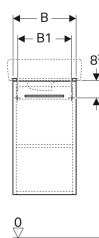

**Geberit Selnova Square cabinet for handrinse basin, with one door**

Example image

**Characteristics**

- Wall-hung
- With one door
- Opening with handle
- Door with soft closing
- With one fixed shelf

- Hinge side left or right
- Moisture-resistant
- Delivered preassembled

**Technical data**

Product material | High-compressed three-layer chipboard

**Scope of delivery**

- Fastening material
- Handle

Art. no.	Colour / surface	B	B1	B2	Washbasin width	H	T
500.176.01.1	white / high-gloss coated	37.6 cm	32.9 cm	34.4 cm	45 cm	55.7 cm	32.9 cm
500.177.01.1	white / high-gloss coated	41.8 cm	37 cm	38.6 cm	50 cm	55.7 cm	38.6 cm
500.158.01.1	white / high-gloss coated	30.3 cm	25.8 cm	27.1 cm	36 cm	55.7 cm	25.4 cm