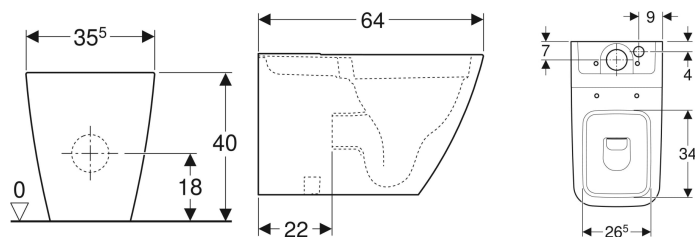

Geberit iCon Square floor-standing WC for close-coupled exposed cistern, washdown, back-to-wall, shrouded

Example image

Application purposes

- For close-coupled exposed cistern

Characteristics

- Floor-standing
- Washdown WC
- With flush rim

- Horizontal or vertical outlet
- Type 1, full flush volume 6 l, in accordance with EN 997
- Shrouded
- Hidden fastening

Technical data

Product material | Vitreous china

Scope of delivery

- Fastening material

To order additionally

- Cistern
- WC seat

Art. no.	Colour / surface	B	H	T
200920000	white	35.5 cm	40 cm	63.5 cm

Accessories

- Geberit P-bend set for floor-standing WC
- Geberit connection set for floor-standing WC
- Geberit connection bend 90° set with extension
- Geberit connection bend 90°