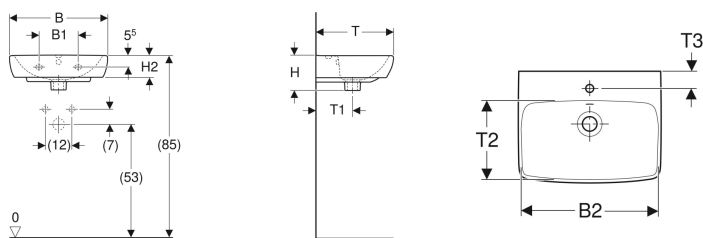

Geberit Selnova Square handrinse basin

Example image

Characteristics

- Can be combined with half pedestal
- Can be combined with full pedestal

- Can be installed with a washbasin cabinet

Technical data

Product material | Vitreous china

Art. no.	Colour / surface	Tap hole	Overflow	B	B1	B2	Cabinet width	H	H1	H2	H3	T	T1	T2	T3
500.322.01.1	white	centred	visible	45 cm	18 cm	40 cm	37.6 cm	16 cm	83 cm	10 cm	77.5 cm	35 cm	18 cm	21.5 cm	5.5 cm
500.310.01.1	white	centred	visible	50 cm	23 cm	44.5 cm	41.8 cm	17 cm	83.5 cm	10 cm	78 cm	42 cm	20 cm	27.5 cm	6 cm
500.301.01.1	white	without	visible	50 cm	23 cm	44.5 cm	41.8 cm	17 cm	83.5 cm	10 cm	78 cm	42 cm	20 cm	27.5 cm	- cm

Accessories

- Geberit bottle trap with dip tube for washbasin, horizontal outlet
- Geberit fastening material for handrinse basin

- Geberit Selnova half pedestal only for handrinse basins 50 cm
- Geberit Selnova Square half pedestal only for washbasins 45 cm