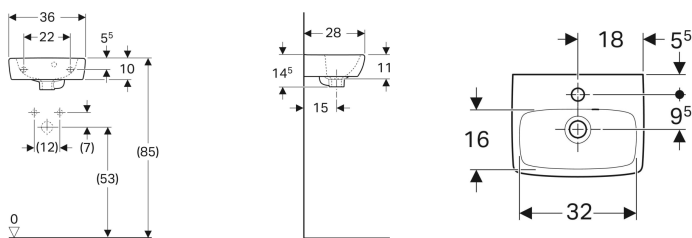

**Geberit Selnova Square handrinse basin with asymmetrical overflow**

Example image

**Characteristics**

- Asymmetrical overflow
- Can be combined with full pedestal

- Can be installed with a washbasin cabinet

**Technical data**

Product material | Vitreous china

| Art. no.     | Colour / surface | Tap hole | Overflow | B     | H       | T     |
|--------------|------------------|----------|----------|-------|---------|-------|
| 500.316.01.1 | white            | centred  | visible  | 36 cm | 14.5 cm | 28 cm |