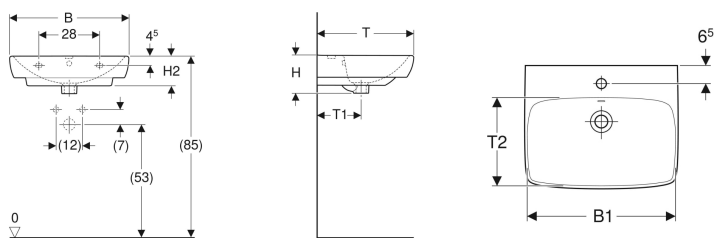

Geberit Selnova Square washbasin

Example image

Characteristics

- Can be combined with half pedestal
- Can be combined with full pedestal

- Can be installed with a washbasin cabinet

Technical data

Product material

Vitreous china

Art. no.	Colour / surface	Tap hole	Overflow	B	B1	Cabinet width	H	H1	H2	H3	T	T1	T2
500.290.01.1	white	centred	visible	55 cm	47.5 cm	46.4 cm	17 cm	83 cm	14 cm	78.5 cm	44 cm	20 cm	29 cm
500.291.01.1	white	without	visible	55 cm	47.5 cm	46.4 cm	17 cm	83 cm	14 cm	78.5 cm	44 cm	20 cm	29 cm
500.300.01.1	white	centred	visible	60 cm	54.5 cm	49.3 cm	18 cm	85 cm	14.5 cm	79.5 cm	46 cm	21 cm	30.5 cm
500.299.01.1	white	centred	visible	65 cm	61 cm	54.4 cm	18 cm	85 cm	14.5 cm	79.5 cm	48 cm	21 cm	32 cm

Accessories

- Geberit bottle trap with dip tube for washbasin, horizontal outlet
- Geberit fastening material for washbasin

- Geberit Selnova Square full pedestal only for washbasins 55–60 cm
- Geberit Selnova full pedestal only for washbasins 65 cm