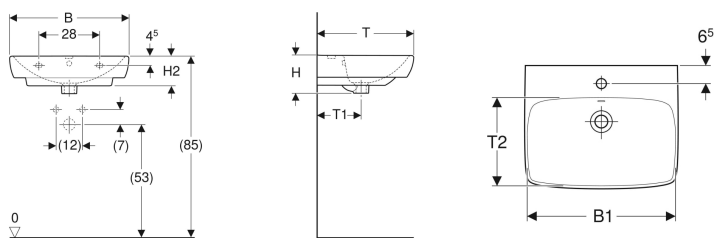

Geberit Selnova Square washbasin

Example image

- Can be installed with a washbasin cabinet

Characteristics

- Can be combined with half pedestal
- Can be combined with full pedestal

Technical data

Product material | Vitreous china

Art. no.	Colour / surface	Tap hole	Overflow	B	B1	Cabinet width	H	H1	H2	H3	T	T1	T2
500.290.01.1	white	centred	visible	55 cm	47.5 cm	46.4 cm	17 cm	83 cm	14 cm	78.5 cm	44 cm	20 cm	29 cm
500.291.01.1	white	without	visible	55 cm	47.5 cm	46.4 cm	17 cm	83 cm	14 cm	78.5 cm	44 cm	20 cm	29 cm
500.300.01.1	white	centred	visible	60 cm	54.5 cm	49.3 cm	18 cm	85 cm	14.5 cm	79.5 cm	46 cm	21 cm	30.5 cm
500.299.01.1	white	centred	visible	65 cm	61 cm	54.4 cm	18 cm	85 cm	14.5 cm	79.5 cm	48 cm	21 cm	32 cm

Accessories

- Geberit bottle trap with dip tube for washbasin, horizontal outlet
- Geberit fastening material for washbasin

- Geberit Selnova Square full pedestal only for washbasins 55–60 cm
- Geberit Selnova full pedestal only for washbasins 65 cm