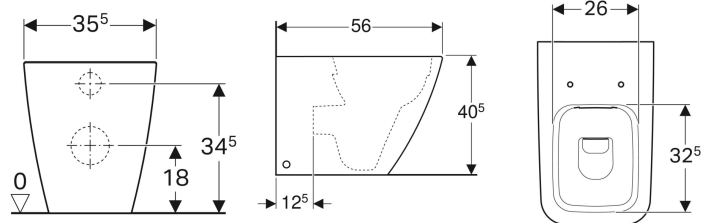

Geberit iCon Square floor-standing WC, washdown, back-to-wall, shrouded, Rimfree

Example image

Application purposes

- For concealed cisterns
- For pressure flushing valves

Characteristics

- Floor-standing
- Back-to-wall
- Washdown WC

- Rimfree
- Type 1, full flush volume 6 / 5 / 4 l, in accordance with EN 997
- Horizontal or vertical outlet
- Flushes with 4.5 l
- Shrouded
- Hidden fastening

Technical data

Product material | Vitreous china

Scope of delivery

- Fastening material

To order additionally

- WC seat

Art. no.	Colour / surface	B	H	T
211910000	white	35 cm	40.5 cm	56 cm

Accessories

- Geberit P-bend set for floor-standing WC
- Geberit connection set for floor-standing WC
- Geberit connection bend 90°