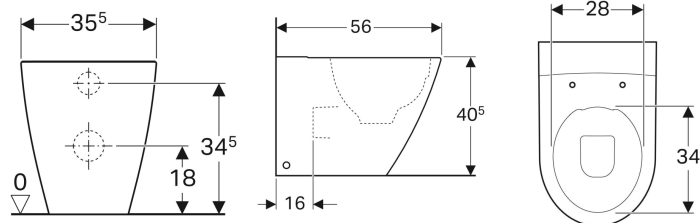

Geberit iCon floor-standing WC, washdown, back-to-wall, shrouded, Rimfree

Example image

Application purposes

- For concealed cisterns

Characteristics

- Floor-standing
- Back-to-wall
- Washdown WC
- Rimfree

- Type 1, full flush volume 6 / 5 / 4 l, in accordance with EN 997
- Horizontal or vertical outlet
- Flushes with 4.5 l
- Shrouded
- Hidden fastening

Technical data

Product material

Vitreous china

Scope of delivery

- Fastening material

To order additionally

- WC seat

Art. no.	Colour / surface	B	H	T
214020000	white	35.5 cm	40.5 cm	56 cm

Accessories

- Geberit P-bend set for floor-standing WC
- Geberit connection set for floor-standing WC
- Geberit connection bend 90° set with extension
- Geberit connection bend 90°