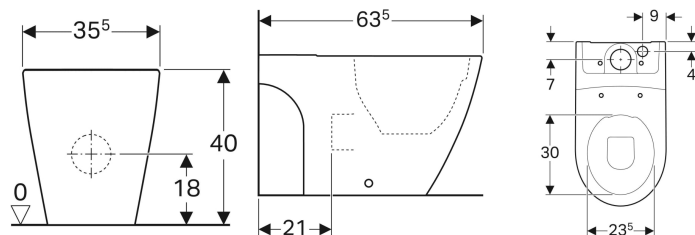

Geberit iCon floor-standing WC for close-coupled exposed cistern, washdown, shrouded, Rimfree

Example image

Application purposes

- For close-coupled exposed cistern

Characteristics

- Floor-standing
- Washdown WC
- Rimfree

- Type 1, full flush volume 6 l, in accordance with EN 997
- Multidirectional outlet
- Shrouded
- Hidden fastening

Technical data

Product material | Vitreous china

Scope of delivery

- Fastening material

To order additionally

- Cistern
- WC seat

Art. no.	Colour / surface	B	H	T
200460000	white	35.5 cm	40 cm	63.5 cm

Accessories

- Geberit P-bend set for floor-standing WC
- Geberit connection set for floor-standing WC
- Geberit connection bend 90° set with extension
- Geberit connection bend 90°