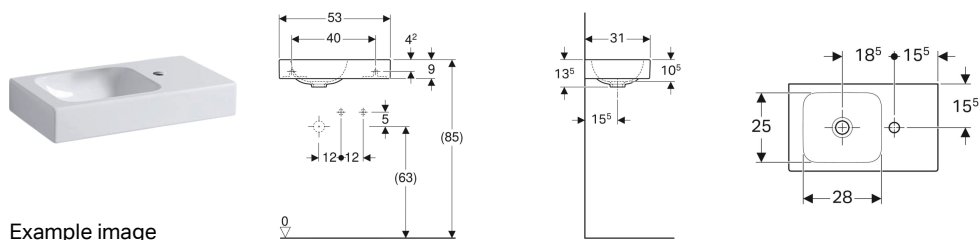

Geberit iCon handrinse basin with shelf surface

Example image

Characteristics

- Can be installed with a washbasin cabinet
- Asymmetrical

- With shelf surface

Technical data

Product material | Fine fireclay

Art. no.	Colour / surface	Tap hole	Overflow	Shelf space	B	H	T
124053000	white	right	without	right	53 cm	13.5 cm	31 cm
124153000	white	left	without	left	53 cm	13.5 cm	31 cm

Accessories

- Geberit bottle trap with dip tube for washbasin, horizontal outlet
- Geberit waste outlet with free outlet and valve cover
- Geberit waste outlet with free outlet, screen
- Geberit fastening material for handrinse basin