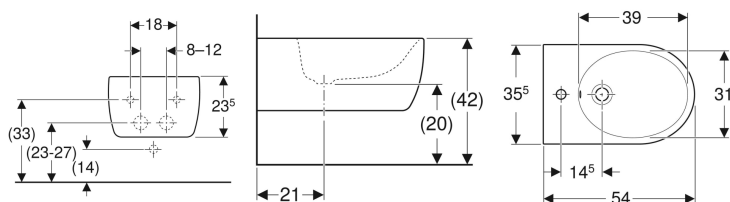

Geberit iCon wall-hung bidet, shrouded

Example image

Application purposes

- For single-hole taps with flexible hoses

Characteristics

- Wall-hung
- Hidden water supply connection

- Easy fastening with Geberit bidet wall fixing type EFF2
- Shrouded
- Hidden fastening

Technical data

Product material | Vitreous china

Scope of delivery

- Fastening material

Art. no.	Colour / surface	Overflow	B	H	T
234000000	white	visible	35.5 cm	23.5 cm	54 cm

- Articles produced after 01.04.2022 contain EFF3