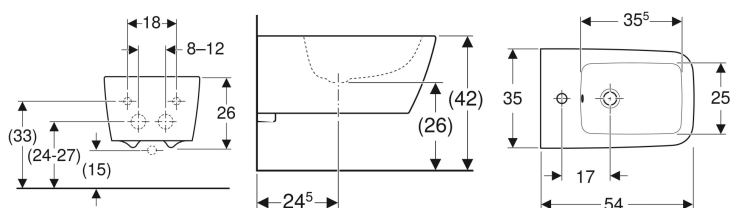

Geberit iCon Square wall-hung bidet, shrouded

Example image

Application purposes

- For single-hole taps with flexible hoses

Characteristics

- Wall-hung
- Hidden water supply connection

Scope of delivery

- Fastening material

To order additionally

- Extended drain for trap

- Easy fastening with Geberit bidet wall fixing type EFF2
- Shrouded
- Hidden fastening

Technical data

Product material

Vitreous china

Art. no.	Colour / surface	Overflow	B	H	T
231910000	white	visible	35 cm	26 cm	54 cm