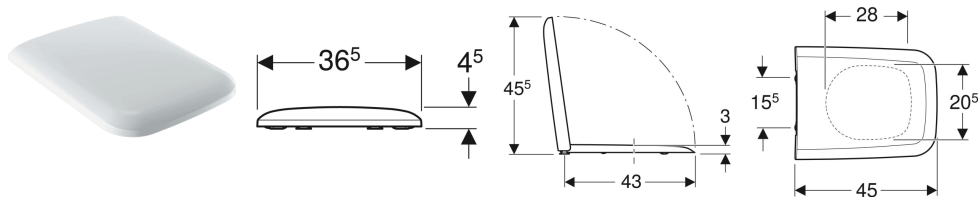

Geberit iCon Square WC seat

Example image

Characteristics

- Overlapping WC lid

Technical data

Product material	Duroplast
Fastening distance	16 cm

Art. no.	Colour / surface	Quick-release hinges	Soft-closing mechanism	Fastening	Hinge material
500.837.01.1	white	yes	yes	from above	Brass chrome-plated
571910000	white	no	yes	from above	Brass chrome-plated
571900000	white	no	no	from above	Brass chrome-plated