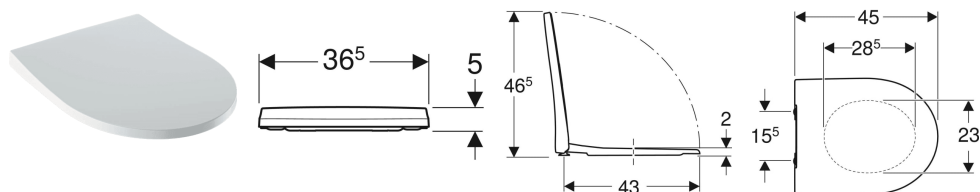

**Geberit iCon WC seat, slim design**

Example image

**Characteristics**

- Slim design
- Overlapping WC lid
- Antibacterial

**Technical data**

Product material	Duroplast
Fastening distance	15.5 cm

Art. no.	Colour / surface	Quick-release hinges	Soft-closing mechanism	Fastening	Hinge material
574950000	white	no	yes	from above	Brass chrome-plated
500.835.01.1	white	yes	yes	from above	Brass chrome-plated