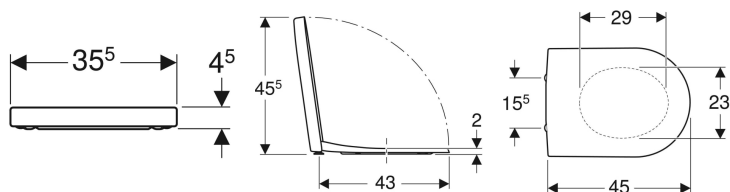

Geberit iCon WC seat

Example image

Characteristics

- Overlapping WC lid

Technical data

Product material	Duroplast
Fastening distance	15.5 cm

Art. no.	Colour / surface	Quick-release hinges	Soft-closing mechanism	Fastening	Hinge material
500.670.01.1	white	yes	yes	from above	Brass chrome-plated
574130000	white	no	yes	from above	Brass chrome-plated
574120000	white	no	no	from above	Stainless steel