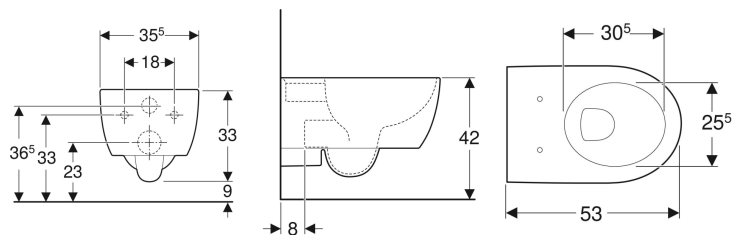

**Geberit iCon wall-hung WC, washdown, shrouded**

Example image

**Application purposes**

- For concealed cisterns
- For pressure flushing valves

**Characteristics**

- Wall-hung
- Washdown WC
- With flush rim

- Easy fastening with Geberit WC wall fixing type EFF2
- Type 1, full flush volume 6 / 5 l, in accordance with EN 997
- Type 2 in accordance with EN 997
- Flushes with 4.5 l
- Shrouded
- Hidden fastening

**Technical data**

Product material | Vitreous china

**Scope of delivery**

- Fastening material

**To order additionally**

- WC seat

Art. no.	Colour / surface	B	H	T
204000000	white	35.5 cm	33 cm	53 cm

**Accessories**