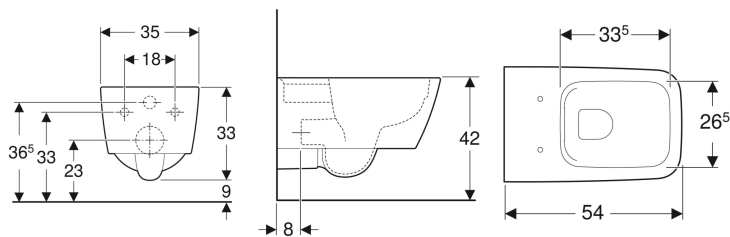

**Geberit iCon Square wall-hung WC, washdown, shrouded, Rimfree**

Example image

**Application purposes**

- For concealed cisterns
- For pressure flushing valves

**Characteristics**

- Wall-hung
- Washdown WC
- Rimfree

- Easy fastening with Geberit WC wall fixing type EFF2
- Type 1, full flush volume 6 / 5 l, in accordance with EN 997
- Type 2 in accordance with EN 997
- Flushes with 4.5 l
- Shrouded
- Hidden fastening

**Technical data**

Product material | Vitreous china

**Scope of delivery**

- Fastening material

**To order additionally**

- WC seat

Art. no.	Colour / surface	B	H	T
201950000	white	35 cm	33 cm	54 cm

**Accessories**