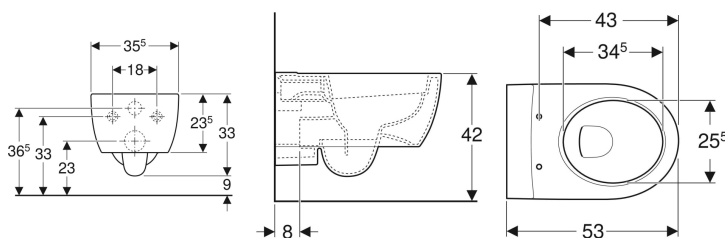

**Geberit iCon wall-hung WC, washdown, shrouded, Rimfree**

Example image

**Application purposes**

- For concealed cisterns
- For pressure flushing valves

**Characteristics**

- Wall-hung
- Washdown WC
- Rimfree

- Easy fastening with Geberit WC wall fixing type EFF2
- Type 1, full flush volume 6 / 5 / 4 l, in accordance with EN 997
- Type 2 in accordance with EN 997
- Flushes with 4.5 l
- Shrouded
- Hidden fastening

**Technical data**

Product material | Vitreous china

**Scope of delivery**

- Fastening material

**To order additionally**

- WC seat

Art. no.	Colour / surface	B	H	T
204060000	white	35.5 cm	33 cm	53 cm

**Accessories**