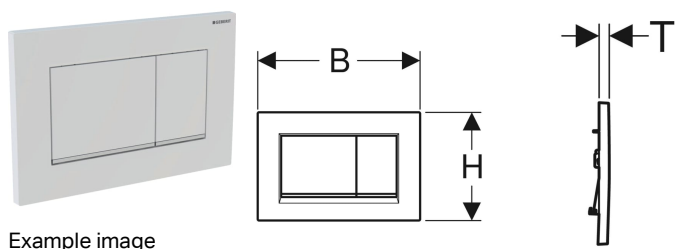

Geberit actuator plate Sigma30 for dual flush

Application purposes

- For flush actuation with Geberit Sigma concealed cisterns

Characteristics

- Front actuation

Scope of delivery

- Mounting frame
- 2 distance bolts

- Sound-absorbing actuator rods, tool-free fast adjustment

Technical data

Actuation force | < 20 N

- 2 actuator rods

Art. no.	Colour / surface	Material designation	B	H	T
115.883.KH.1	Plate and buttons: bright chrome-plated Design stripes: matt chrome-plated	Plastic	24.6 cm	16.4 cm	1.2 cm
115.883.KJ.1	Plate and buttons: white Design stripes: bright chrome-plated	Plastic	24.6 cm	16.4 cm	1.2 cm
115.883.KK.1	Plate and buttons: white Design stripes: gold-plated	Plastic	24.6 cm	16.4 cm	1.2 cm
115.883.KM.1	Plate and buttons: black Design stripes: bright chrome-plated	Plastic	24.6 cm	16.4 cm	1.2 cm
115.883.JQ.1	Plate and buttons: matt chrome-coated, easy-to-clean coated Design stripes: bright chrome-plated	Plastic	24.6 cm	16.4 cm	1.2 cm
115.883.JT.1	Plate and buttons: white matt coated, easy-to-clean coated Design stripes: bright chrome-plated	Plastic	24.6 cm	16.4 cm	1.2 cm
115.883.14.1	Plate and button: black matt coated, easy-to-clean coated Design stripes: bright chrome-plated	Plastic	24.6 cm	16.4 cm	1.2 cm
115.883.11.1	Plate and buttons: white Design stripes: matt white	Plastic	24.6 cm	16.4 cm	1.2 cm
115.883.01.1	Plate and buttons: white matt coated, easy-to-clean coated Design stripes: white	Plastic	24.6 cm	16.4 cm	1.2 cm
115.883.DW.1	Plate and buttons: black Design stripes: matt black	Plastic	24.6 cm	16.4 cm	1.2 cm
115.883.16.1	Plate and button: black matt coated, easy-to-clean coated Design stripes: black	Plastic	24.6 cm	16.4 cm	1.2 cm