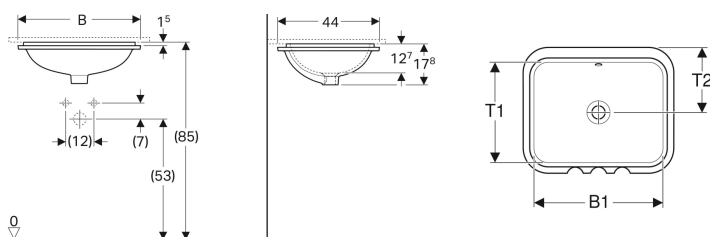

## Geberit VariForm under-countertop washbasin, rectangular

Example image

- Easy to mount thanks to provided cut-out template

### Application purposes

- For mounting on washtops from below

### Technical data

Product material | Vitreous china

Art. no.	Colour / surface	Tap hole	Overflow	B	B1	H	T	T1	T2
500.760.01.2	white	without	visible	53 cm	45 cm	17.8 cm	44 cm	35 cm	22 cm
500.762.01.2 *	white	without	without	53 cm	45 cm	17.8 cm	44 cm	35 cm	22 cm
500.764.01.2	white	without	visible	58 cm	50 cm	17.8 cm	49 cm	40 cm	24.5 cm
500.767.01.2 *	white / Bottom side: glazed	without	without	58 cm	50 cm	17.8 cm	49 cm	40 cm	24.5 cm
500.766.01.2 *	white	without	without	58 cm	50 cm	17.8 cm	49 cm	40 cm	24.5 cm