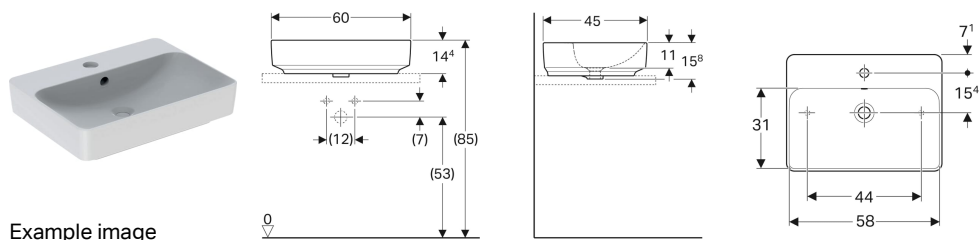

Geberit VariForm lay-on washbasin, rectangular, with tap hole bench

Example image

Application purposes

- For mounting on washtops

Characteristics

- Suitable for all VariForm bathroom furniture

- Rectangular
- Easy to mount thanks to provided cut-out template
- Can be installed with a washbasin cabinet

Technical data

Product material | Fine fireclay

Scope of delivery

- Fastening material
- Template

Art. no.	Colour / surface	Tap hole	Overflow	B	H	T
500.780.01.2	white	centred	visible	60 cm	15.8 cm	45 cm
500.781.01.2	* white	centred	without	60 cm	15.8 cm	45 cm