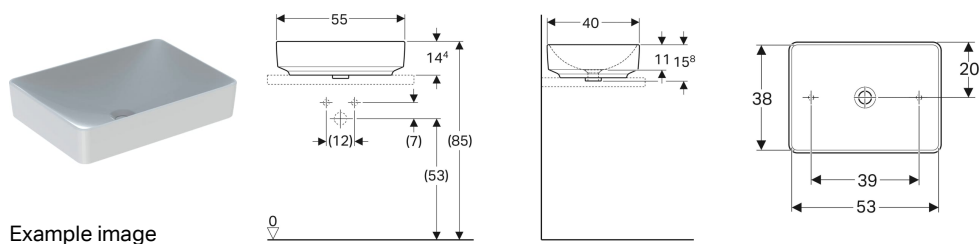

Geberit VariForm lay-on washbasin, rectangular

Example image

Application purposes

- For mounting on washtops

Characteristics

- Suitable for all VariForm bathroom furniture

Scope of delivery

- Fastening material

- Rectangular
- Easy to mount thanks to provided cut-out template
- Can be installed with a washbasin cabinet

Technical data

Product material | Fine fireclay

- Template

Art. no.	Colour / surface	Tap hole	Overflow	B	H	T
500.779.01.2	white	without	without	55 cm	15.8 cm	40 cm