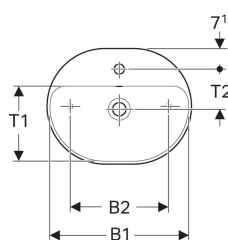

Geberit VariForm lay-on washbasin, elliptic, with tap hole bench

Example image

Application purposes

- For mounting on washtops

Characteristics

- Suitable for all VariForm bathroom furniture

- Elliptic
- Easy to mount thanks to provided cut-out template
- Can be installed with a washbasin cabinet

Technical data

Product material | Fine fireclay

Scope of delivery

- Fastening material
- Template

Art. no.	Colour / surface	Tap hole	Overflow	B	B1	B2	H	T	T1	T2
500.775.01.2	white	centred	visible	50 cm	48 cm	34 cm	15.8 cm	40 cm	26 cm	13.9 cm
500.776.01.2 *	white	centred	without	50 cm	48 cm	34 cm	15.8 cm	40 cm	26 cm	13.9 cm
500.777.01.2	white	centred	visible	60 cm	58 cm	44 cm	15.8 cm	45 cm	31 cm	15.4 cm
500.778.01.2 *	white	centred	without	60 cm	58 cm	44 cm	15.8 cm	45 cm	31 cm	15.4 cm