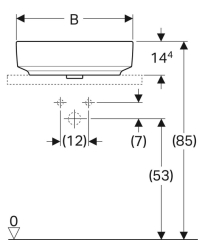

Geberit VariForm lay-on washbasin, elliptic, with tap hole bench

Example image

Application purposes

- For mounting on washtops

Characteristics

- Suitable for all VariForm bathroom furniture

- Elliptic
- Easy to mount thanks to provided cut-out template
- Can be installed with a washbasin cabinet

Technical data

Product material | Fine fireclay

Scope of delivery

- Fastening material
- Template

Art. no.	Colour / surface	Tap hole	Overflow	B	B1	B2	H	T	T1	T2
500.775.01.2	white	centred	visible	50 cm	48 cm	34 cm	15.8 cm	40 cm	26 cm	13.9 cm
500.776.01.2 *	white	centred	without	50 cm	48 cm	34 cm	15.8 cm	40 cm	26 cm	13.9 cm
500.777.01.2	white	centred	visible	60 cm	58 cm	44 cm	15.8 cm	45 cm	31 cm	15.4 cm
500.778.01.2 *	white	centred	without	60 cm	58 cm	44 cm	15.8 cm	45 cm	31 cm	15.4 cm