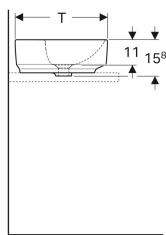

Geberit VariForm lay-on washbasin, elliptic, with tap hole bench

Example image

Application purposes

- For mounting on washtops

Characteristics

- Suitable for all VariForm bathroom furniture

- Elliptic
- Easy to mount thanks to provided cut-out template
- Can be installed with a washbasin cabinet

Technical data

Product material | Fine fireclay

Scope of delivery

- Fastening material
- Template

Art. no.	Colour / surface	Tap hole	Overflow	B	B1	B2	H	T	T1	T2
500.775.01.2	white	centred	visible	50 cm	48 cm	34 cm	15.8 cm	40 cm	26 cm	13.9 cm
500.776.01.2 *	white	centred	without	50 cm	48 cm	34 cm	15.8 cm	40 cm	26 cm	13.9 cm
500.777.01.2	white	centred	visible	60 cm	58 cm	44 cm	15.8 cm	45 cm	31 cm	15.4 cm
500.778.01.2 *	white	centred	without	60 cm	58 cm	44 cm	15.8 cm	45 cm	31 cm	15.4 cm