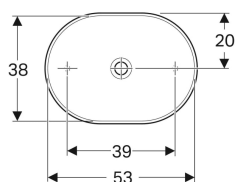

## Geberit VariForm lay-on washbasin, elliptic

Example image

### Scope of delivery

- Fastening material

- Elliptic
- Easy to mount thanks to provided cut-out template
- Can be installed with a washbasin cabinet

### Technical data

Product material | Fine fireclay

- Template

Art. no.	Colour / surface	Tap hole	Overflow	B	H	T
500.774.01.2	white	without	without	55 cm	15.8 cm	40 cm