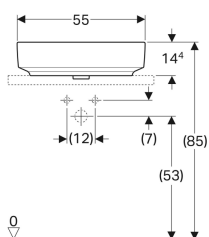

Application purposes

- For mounting on washtops

Characteristics

- Suitable for all VariForm bathroom furniture

Scope of delivery

- Fastening material

- Elliptic
- Easy to mount thanks to provided cut-out template
- Can be installed with a washbasin cabinet

Technical data

Product material | Fine fireclay

- Template

Art. no.	Colour / surface	Tap hole	Overflow	B	H	T
500.774.01.2	white	without	without	55 cm	15.8 cm	40 cm

Accessories

- Geberit waste outlet with free outlet and valve cover
- Geberit waste outlet with free outlet, screen