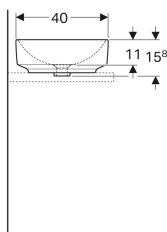

## Geberit VariForm lay-on washbasin, elliptic

Example image

### Scope of delivery

- Fastening material

- Elliptic
- Easy to mount thanks to provided cut-out template
- Can be installed with a washbasin cabinet

### Technical data

Product material | Fine fireclay

- Template

Art. no.	Colour / surface	Tap hole	Overflow	B	H	T
500.774.01.2	white	without	without	55 cm	15.8 cm	40 cm