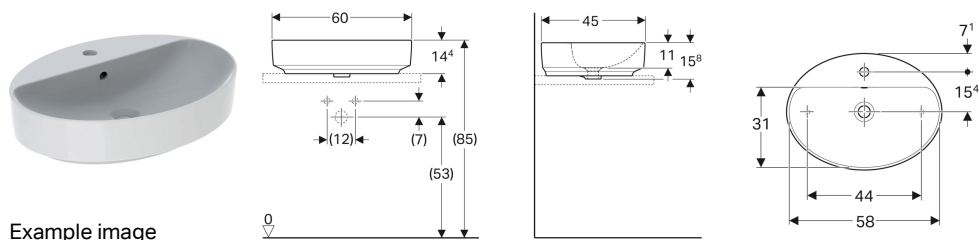

## Geberit VariForm lay-on washbasin, oval, with tap hole bench

Example image

### Application purposes

- For mounting on washtops

### Characteristics

- Suitable for all VariForm bathroom furniture

- Oval
- Easy to mount thanks to provided cut-out template
- Can be installed with a washbasin cabinet

### Scope of delivery

- Fastening material
- Template

| Art. no.       | Colour / surface | Tap hole | Overflow | B     | H       | T     |
|----------------|------------------|----------|----------|-------|---------|-------|
| 500.772.01.2   | white            | centred  | visible  | 60 cm | 15.8 cm | 45 cm |
| 500.773.01.2 * | white            | centred  | without  | 60 cm | 15.8 cm | 45 cm |