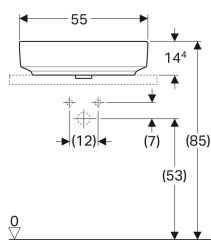

Geberit VariForm lay-on washbasin, oval

Example image

Application purposes

- For mounting on washtops

Characteristics

- Suitable for all VariForm bathroom furniture

Scope of delivery

- Fastening material

- Oval
- Easy to mount thanks to provided cut-out template
- Can be installed with a washbasin cabinet

Technical data

Product material | Fine fireclay

- Template

Art. no.	Colour / surface	Tap hole	Overflow	B	H	T
500.771.01.2	white	without	without	55 cm	15.8 cm	40 cm