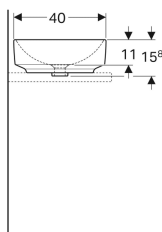

Geberit VariForm lay-on washbasin, oval

Example image

Application purposes

- For mounting on washtops

Characteristics

- Suitable for all VariForm bathroom furniture

Scope of delivery

- Fastening material

- Oval
- Easy to mount thanks to provided cut-out template
- Can be installed with a washbasin cabinet

Technical data

Product material | Fine fireclay

- Template

Art. no.	Colour / surface	Tap hole	Overflow	B	H	T
500.771.01.2	white	without	without	55 cm	15.8 cm	40 cm