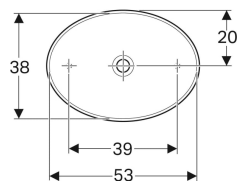

Geberit VariForm lay-on washbasin, oval

Example image

Application purposes

- For mounting on washtops

Characteristics

- Suitable for all VariForm bathroom furniture

Scope of delivery

- Fastening material

- Oval
- Easy to mount thanks to provided cut-out template
- Can be installed with a washbasin cabinet

Technical data

Product material | Fine fireclay

- Template

Art. no.	Colour / surface	Tap hole	Overflow	B	H	T
500.771.01.2	white	without	without	55 cm	15.8 cm	40 cm