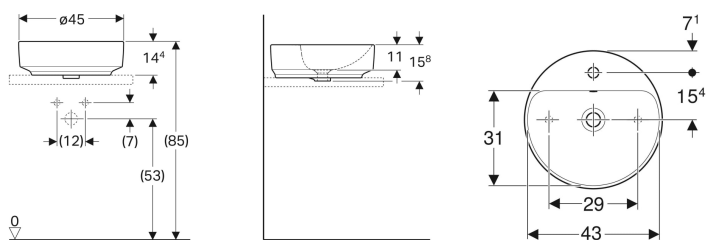

Geberit VariForm lay-on washbasin, round, with tap hole bench

Example image

Application purposes

- For mounting on washtops

Characteristics

- Suitable for all VariForm bathroom furniture

- Round
- Easy to mount thanks to provided cut-out template
- Can be installed with a washbasin cabinet

Technical data

Product material | Fine fireclay

Scope of delivery

- Fastening material
- Template

Art. no.	Colour / surface	D	Tap hole	Overflow	H
500.769.01.2	white	45 cm	centred	visible	15.8 cm
500.770.01.2 * white		45 cm	centred	without	15.8 cm