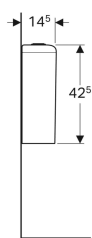

**Geberit iCon exposed cistern, close-coupled, dual flush, bottom water supply connection**

Example image

**Application purposes**

- For water supply connections 1/2"
- For close-coupled installation

**Characteristics**

- Dual flush

- Water supply connection on the bottom right

**Technical data**

Flush volume, factory setting	6 and 4 l
Flush volume small, adjustment range	3 / 4 l
Product material	Vitreous china

Art. no.	Colour / surface	B	H	T
500.409.01.1	white	37.5 cm	42.5 cm	14.5 cm