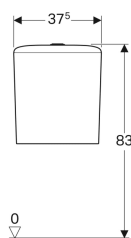

**Geberit iCon exposed cistern, close-coupled, dual flush, bottom water supply connection**

Example image

**Application purposes**

- For water supply connections 1/2"
- For close-coupled installation

**Characteristics**

- Dual flush

- Water supply connection on the bottom right

**Technical data**

Flush volume, factory setting	6 and 4 l
Flush volume small, adjustment range	3 / 4 l
Product material	Vitreous china

Art. no.	Colour / surface	B	H	T
500.409.01.1	white	37.5 cm	42.5 cm	14.5 cm