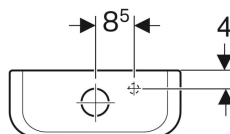

**Geberit iCon exposed cistern, close-coupled, dual flush, bottom water supply connection**

Example image

**Application purposes**

- For water supply connections 1/2"
- For close-coupled installation

**Characteristics**

- Dual flush

- Water supply connection on the bottom right

**Technical data**

Flush volume, factory setting	6 and 4 l
Flush volume small, adjustment range	3 / 4 l
Product material	Vitreous china

Art. no.	Colour / surface	B	H	T
500.409.01.1	white	37.5 cm	42.5 cm	14.5 cm