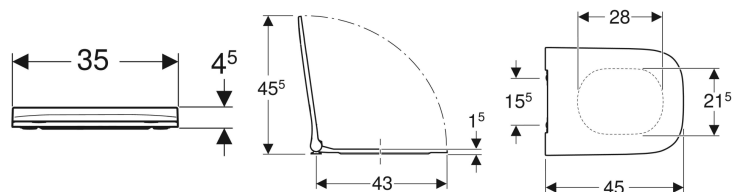

Geberit Smyle Square WC seat, slim design, sandwich shape

Example image

Characteristics

- Slim design
- Sandwich shape
- Antibacterial

Technical data

Product material	Duroplast
Fastening distance	15.5 cm

Art. no.	Colour / surface	Quick-release hinges	Soft-closing mechanism	Fastening	Hinge material
500.688.01.1	white	yes	yes	from above	Brass chrome-plated
500.240.01.1	white	no	yes	from above	Brass chrome-plated
500.239.01.1	white	no	no	from above	Brass chrome-plated