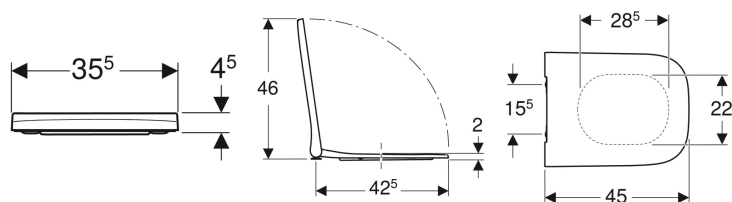

Geberit Smyle Square WC seat, slim design

Example image

Characteristics

- Antibacterial
- Slim design
- Overlapping WC lid

Technical data

Product material	Duroplast
Fastening distance	15.5 cm

Art. no.	Colour / surface	Quick-release hinges	Soft-closing mechanism	Fastening	Hinge material
500.687.01.1	white	yes	yes	from above	Brass chrome-plated
500.237.01.1	white	no	yes	from above	Brass chrome-plated
500.238.01.1	white	no	no	from above	Brass chrome-plated