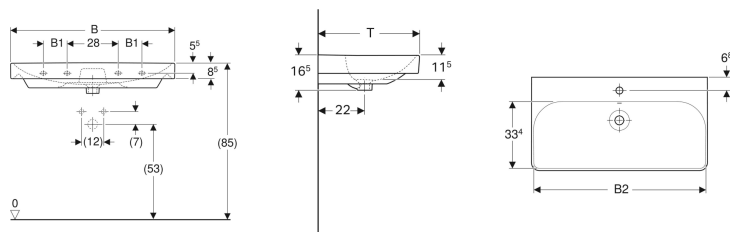

Geberit Smyle Square washbasin

Example image

Characteristics

- Can be installed with a washbasin cabinet

Technical data

Product material

Vitreous china

Art. no.	Colour / surface	Tap hole	Overflow	B	B1	B2	Cabinet width	H	T	Fastening points
500.259.01.1	white	centred	visible	55 cm	- cm	51.8 cm	53.6 cm	16.5 cm	44 cm	2
500.229.01.1	white	centred	visible	60 cm	- cm	56.8 cm	58.4 cm	16.5 cm	48 cm	2
500.249.01.1	white	centred	visible	75 cm	- cm	71.5 cm	73.4 cm	16.5 cm	48 cm	2
500.251.01.1	white	centred	visible	90 cm	13 cm	86.8 cm	88.4 cm	16.5 cm	48 cm	4
500.250.01.1	white	without	visible	90 cm	13 cm	86.8 cm	88.4 cm	16.5 cm	48 cm	4
500.252.01.1	white	left and right	visible	90 cm	13 cm	86.8 cm	88.4 cm	16.5 cm	48 cm	4
500.253.01.1	white	left and right	visible	120 cm	28 cm	116.8 cm	118.4 cm	16.5 cm	48 cm	4
500.226.01.1	white	centred	visible	120 cm	28 cm	116.8 cm	118.4 cm	16.5 cm	48 cm	4
500.225.01.1	white	without	visible	120 cm	28 cm	116.8 cm	118.4 cm	16.5 cm	48 cm	4

Accessories

- Geberit waste outlet, space-saving model, slim design, with external waste plug with push actuation
- Geberit washbasin drain, space-saving model, slim design, with external waste plug with push actuation
- Geberit bottle trap with dip tube for washbasin, horizontal outlet
- Geberit bottle trap with dip tube for washbasin, space-saving model, horizontal outlet
- Geberit fastening material for washbasin