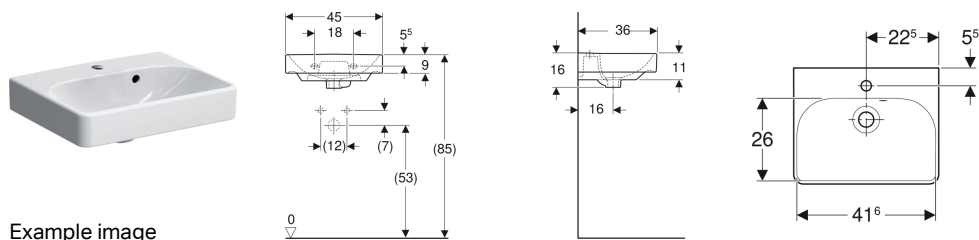

Geberit Smyle Square handrinse basin with asymmetrical overflow

Example image

Characteristics

- Can be installed with a washbasin cabinet
- Asymmetrical overflow

Technical data

Product material | Vitreous china

Art. no.	Colour / surface	Tap hole	Overflow	B	Cabinet width	H	T
500.222.01.1	white	centred	visible	45 cm	44.2 cm	16 cm	36 cm

Accessories

- Geberit waste outlet, space-saving model, slim design, with external waste plug with push actuation
- Geberit washbasin drain, space-saving model, slim design, with external waste plug with push actuation
- Geberit bottle trap with dip tube for washbasin, horizontal outlet
- Geberit bottle trap with dip tube for washbasin, space-saving model, horizontal outlet
- Geberit fastening material for handrinse basin