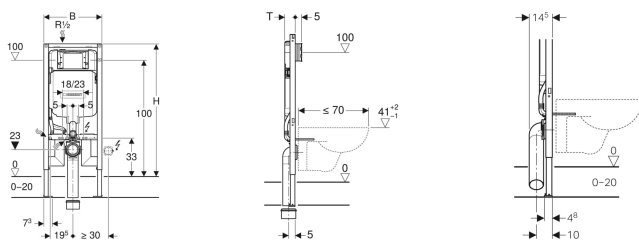

Geberit Duofix element for wall-hung WC, 114 cm, with Sigma concealed cistern 8 cm

Example image

Application purposes

- For drywall construction
- For installation in part or room-height prewall installations
- For installation in room-height installation walls
- For wall-hung WCs with connection dimensions in accordance with EN 33:2011
- For wall-hung WCs with large projection up to 70 cm
- For single flush, dual flush or stop-and-go flush
- For floor constructions 0–20 cm

Characteristics

- Range 2016
- Self-supporting frame, powder-coated
- Frame with \varnothing 9 mm drilling holes for fastening in wood frame construction
- Frame suitable for ceramic WC appliances with small contact surface (with pressure-resistant wall covering)
- Galvanized feet
- Leg supports infinitely variable in height
- Non-slip leg supports
- Foot plate depth suitable for installation in U-profiles UW 50 and Geberit Duofix system rails

Scope of delivery

- Water supply connection Rp 1/2" - R 1/2", compatible with MF, with integrated angle stop valve and hand wheel
- Protection box for service opening
- 2 wall anchors
- Connection set for WC, \varnothing 90 mm

Technical data

Flow pressure	0.1-10 bar
Flush volume, factory setting	6 and 3 l
Flush volume large, adjustment range	4.5 / 6 / 7.5 l
Flush volume small, adjustment range	3-4 l

- Connection bend 90° made of PE-HD, \varnothing 90 mm
- Adapter socket made of PE-HD, \varnothing 90 / 110 mm
- 2 protection plugs
- 2 threaded rods M12
- Fastening material