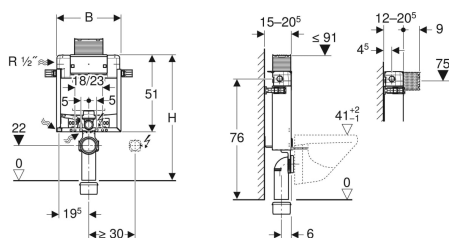

**Geberit Kombifix element for wall-hung WC, 82 cm, with Omega concealed cistern 12 cm**

Example image

**Application purposes**

- For masonry walls
- For installation in part-height prewall installations
- For wall-hung WCs with connection dimensions in accordance with EN 33:2011
- For dual flush

**Characteristics**

- Powder-coated installation frame
- Mounting frame with four fixing brackets
- Adjustable installation depth, 12–20.5 cm
- Fastening for connection bend can be mounted without tools from front
- Concealed cistern with top or front actuation

**Technical data**

Flow pressure	0.1-10 bar
Flush volume, factory setting	6 and 3 l
Flush volume large, adjustment range	4 / 4.5 / 6 / 7.5 l
Flush volume small, adjustment range	2-4 l

**Scope of delivery**

- Water supply connection Rp 1/2" - R 1/2", compatible with MF, with integrated angle stop valve and hand wheel
- Protection box for service opening
- Connection set for WC, ø 90 mm
- Connection bend made of PE-HD, ø 90 mm
- Adapter socket made of PE-HD, ø 90 / 110 mm
- 2 protection plugs
- 2 threaded rods M12
- Fastening material