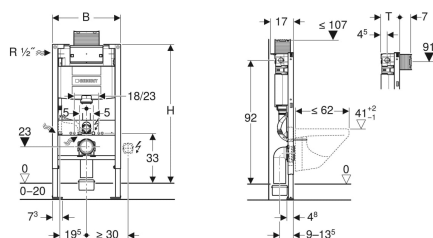

Geberit Duofix element for wall-hung WC, 98 cm, with Omega concealed cistern 12 cm

Example image

Application purposes

- For drywall construction
- For installation in part-height prewall installations
- For wall-hung WCs with connection dimensions in accordance with EN 33:2011
- For wall-hung WCs with projection up to 62 cm
- For dual flush
- For floor constructions 0–20 cm

Characteristics

- Self-supporting frame, powder-coated
- Frame with \varnothing 9 mm drilling holes for fastening in wood frame construction
- Frame prepared for support brackets for WC ceramic appliances with small contact surfaces
- Galvanized feet
- Feet adjustable 0–20 cm
- Non-slip leg supports
- Rotatable foot plates

- Foot plate depth suitable for installation in U-profiles UW 50 and UW75 and Geberit Duofix system rails
- Connection bend can be mounted without tools at different depths, adjustable range 45 mm
- Fastening for connection bend, sound-absorbing
- Concealed cistern with top or front actuation
- Concealed cistern, fully insulated against condensation
- Immediate post flush possible with factory setting
- Tool-free installation and maintenance work on concealed cistern
- Water supply connection on the left or rear left
- Protection box for service opening can be cut to length
- Equipped with conduit pipe for feed pipe for connection of Geberit AquaClean shower toilets
- With fastening option for electrical connection

Technical data

Flow pressure	0.1-10 bar
Flush volume, factory setting	6 and 3 l
Flush volume large, adjustment range	4 / 4.5 / 6 / 7.5 l
Flush volume small, adjustment range	2-4 l

Scope of delivery

- Water supply connection Rp 1/2" - R 1/2", compatible with MF, with integrated angle stop valve and hand wheel
- Protection box for service opening
- Connection set for WC, \varnothing 90 mm
- Connection bend 90° made of PE-HD, \varnothing 90 mm
- Adapter socket made of PE-HD, \varnothing 90 / 110 mm
- 2 protection plugs
- 2 threaded rods M12
- Fastening material