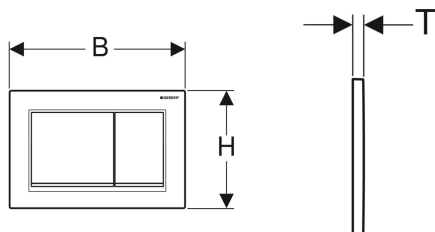

## Geberit actuator plate Omega30 for dual flush

Example image

### Technical data

Actuation force | < 20 N

- 2 actuator rods
- Fastening material

Art. no.	Colour / surface	Material designation	B	H	T
115.080.KH.1	Plate and buttons: bright chrome-plated Design stripes: matt chrome-plated	Plastic	21.2 cm	14.2 cm	1 cm
115.080.KJ.1	Plate and buttons: white Design stripes: bright chrome-plated	Plastic	21.2 cm	14.2 cm	1 cm
115.080.KK.1	Plate and buttons: white Design stripes: gold-plated	Plastic	21.2 cm	14.2 cm	1 cm
115.080.KM.1	Plate and buttons: black Design stripes: bright chrome-plated	Plastic	21.2 cm	14.2 cm	1 cm
115.080.JQ.1	Plate and buttons: matt chrome-coated, easy-to-clean coated Design stripes: bright chrome-plated	Plastic	21.2 cm	14.2 cm	1 cm