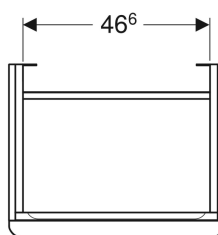

Geberit Smyle Square cabinet for washbasin, with one door

Example image

Characteristics

- Wall-hung
- With one door
- Opening with handle
- Door with soft closing

- With one movable shelf
- Moisture-resistant
- Delivered preassembled

Technical data

Product material | High-compressed three-layer chipboard

Scope of delivery

- Cabinet for washbasin
- Fastening material

Art. no.	Colour / surface	B	Washbasin width	H	T	Door
500.366.00.1	Body and front: white / high-gloss coated Handle: white / matt powder-coated	53.6 cm	55 cm	61.7 cm	43.3 cm	Hinges left
500.365.00.1	Body and front: white / high-gloss coated Handle: white / matt powder-coated	53.6 cm	55 cm	61.7 cm	43.3 cm	Hinges right
500.365.JK.1	Body and front: lava / matt coated Handle: lava / matt powder-coated	53.6 cm	55 cm	61.7 cm	43.3 cm	Hinges right
500.366.JK.1	Body and front: lava / matt coated Handle: lava / matt powder-coated	53.6 cm	55 cm	61.7 cm	43.3 cm	Hinges left
500.365.JL.1	Body and front: sand grey / high-gloss coated Handle: sand grey / matt powder-coated	53.6 cm	55 cm	61.7 cm	43.3 cm	Hinges right
500.366.JL.1	Body and front: sand grey / high-gloss coated Handle: sand grey / matt powder-coated	53.6 cm	55 cm	61.7 cm	43.3 cm	Hinges left
500.365.JR.1	Body and front: hickory / wood-textured melamine Handle: lava / matt powder-coated	53.6 cm	55 cm	61.7 cm	43.3 cm	Hinges right
500.366.JR.1	Body and front: hickory / wood-textured melamine Handle: lava / matt powder-coated	53.6 cm	55 cm	61.7 cm	43.3 cm	Hinges left