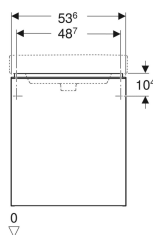

Geberit Smyle Square cabinet for washbasin, with one door

Example image

Characteristics

- Wall-hung
- With one door
- Opening with handle
- Door with soft closing

- With one movable shelf
- Moisture-resistant
- Delivered preassembled

Technical data

Product material | High-compressed three-layer chipboard

Scope of delivery

- Cabinet for washbasin
- Fastening material

Art. no.	Colour / surface	B	Washbasin width	H	T	Door
500.366.00.1	Body and front: white / high-gloss coated Handle: white / matt powder-coated	53.6 cm	55 cm	61.7 cm	43.3 cm	Hinges left
500.365.00.1	Body and front: white / high-gloss coated Handle: white / matt powder-coated	53.6 cm	55 cm	61.7 cm	43.3 cm	Hinges right
500.365.JK.1	Body and front: lava / matt coated Handle: lava / matt powder-coated	53.6 cm	55 cm	61.7 cm	43.3 cm	Hinges right
500.366.JK.1	Body and front: lava / matt coated Handle: lava / matt powder-coated	53.6 cm	55 cm	61.7 cm	43.3 cm	Hinges left
500.365.JL.1	Body and front: sand grey / high-gloss coated Handle: sand grey / matt powder-coated	53.6 cm	55 cm	61.7 cm	43.3 cm	Hinges right
500.366.JL.1	Body and front: sand grey / high-gloss coated Handle: sand grey / matt powder-coated	53.6 cm	55 cm	61.7 cm	43.3 cm	Hinges left
500.365.JR.1	Body and front: hickory / wood-textured melamine Handle: lava / matt powder-coated	53.6 cm	55 cm	61.7 cm	43.3 cm	Hinges right
500.366.JR.1	Body and front: hickory / wood-textured melamine Handle: lava / matt powder-coated	53.6 cm	55 cm	61.7 cm	43.3 cm	Hinges left