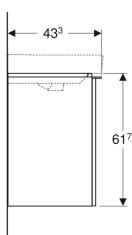

Geberit Smyle Square cabinet for washbasin, with one door

Example image

Characteristics

- Wall-hung
- With one door
- Opening with handle
- Door with soft closing

- With one movable shelf
- Moisture-resistant
- Delivered preassembled

Technical data

Product material | High-compressed three-layer chipboard

Scope of delivery

- Cabinet for washbasin
- Fastening material

Art. no.	Colour / surface	B	Washbasin width	H	T	Door
500.366.00.1	Body and front: white / high-gloss coated Handle: white / matt powder-coated	53.6 cm	55 cm	61.7 cm	43.3 cm	Hinges left
500.365.00.1	Body and front: white / high-gloss coated Handle: white / matt powder-coated	53.6 cm	55 cm	61.7 cm	43.3 cm	Hinges right
500.365.JK.1	Body and front: lava / matt coated Handle: lava / matt powder-coated	53.6 cm	55 cm	61.7 cm	43.3 cm	Hinges right
500.366.JK.1	Body and front: lava / matt coated Handle: lava / matt powder-coated	53.6 cm	55 cm	61.7 cm	43.3 cm	Hinges left
500.365.JL.1	Body and front: sand grey / high-gloss coated Handle: sand grey / matt powder-coated	53.6 cm	55 cm	61.7 cm	43.3 cm	Hinges right
500.366.JL.1	Body and front: sand grey / high-gloss coated Handle: sand grey / matt powder-coated	53.6 cm	55 cm	61.7 cm	43.3 cm	Hinges left
500.365.JR.1	Body and front: hickory / wood-textured melamine Handle: lava / matt powder-coated	53.6 cm	55 cm	61.7 cm	43.3 cm	Hinges right
500.366.JR.1	Body and front: hickory / wood-textured melamine Handle: lava / matt powder-coated	53.6 cm	55 cm	61.7 cm	43.3 cm	Hinges left