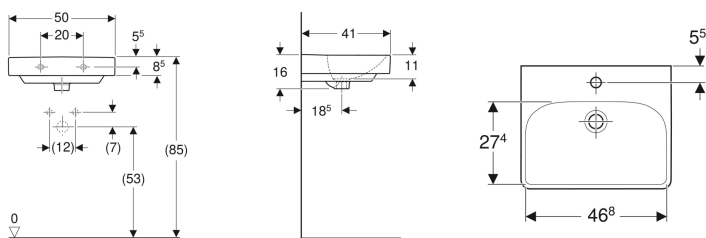

Geberit Smyle Square handrinse basin

Example image

Characteristics

- Can be installed with a washbasin cabinet
- Can be combined with half pedestal

- Can be combined with full pedestal

Technical data

Product material | Vitreous china

Art. no.	Colour / surface	Tap hole	Overflow	B	Cabinet width	H	T
500.256.01.1	white	centred	visible	50 cm	49.2 cm	16 cm	41 cm

Accessories

- Geberit bottle trap with dip tube for washbasin, horizontal outlet
- Geberit fastening material for handrinse basin