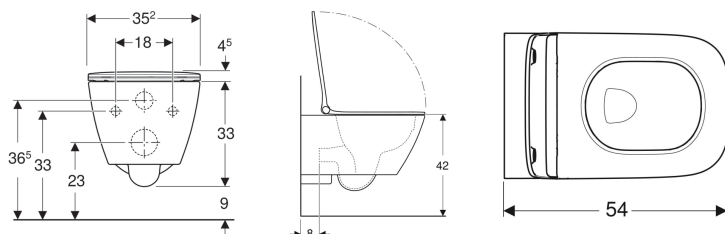

Geberit Smyle Square set of wall-hung WC, washdown, shrouded, Rimfree, with WC seat, sandwich shape

Example image

Application purposes

- For concealed cisterns
- For concealed flushing valves

Characteristics

- Wall-hung
- Washdown WC
- Rimfree
- Easy fastening with Geberit WC wall fixing type EFF2

- Type 1, full flush volume 6 / 5 l, in accordance with EN 997
- Flushes with 4.5 l
- Shrouded
- Hidden fastening
- WC seat made of Duroplast, antibacterial
- Sandwich shape
- Slim design

Technical data

Product material | Vitreous china

Scope of delivery

- WC ceramic appliance
- WC seat
- Fastening material

Art. no.	Colour / surface	B	H	T	Quick-release hinges	Soft-closing mechanism	Fastening	Hinge material
500.685.01.1	white	35.2 cm	37.5 cm	54 cm	yes	yes	from above	Brass chrome-plated