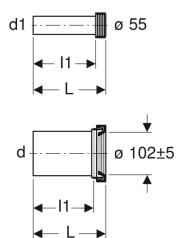

Geberit connection set for wall-hung WC, length 30 cm

Example image

Application purposes

- For wall-hung WCs

Technical data

Product material

PE-HD

Characteristics

- Extended connection set

Scope of delivery

- Flush pipe with sleeve, made of PE-HD
- Straight connector with sleeve, made of PE-HD
- 2 cover caps
- Fastening material

Art. no.	Colour / surface	d, ø	d1, ø	AB	L	l	l1
152.439.46.1	matt chrome-plated	110 mm	45 mm	97-107 mm	30 cm	26.5 cm	27.5 cm
152.441.46.1	matt chrome-plated	90 mm	45 mm	97-107 mm	30 cm	26.5 cm	27.5 cm