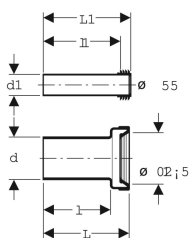

Geberit connection set for wall-hung WC, length 18.5 cm, with lip seal

Example image

Application purposes

- For wall-hung WCs

Technical data

Product material

PE / PP

Scope of delivery

- Flush pipe with sleeve, made of PE-HD
- Straight connector with sleeve, made of PP
- 2 cover caps
- Lip seal made of EPDM
- Fastening material

Art. no.	Colour / surface	d, ø	d1, ø	AB	L	L1	I	I1
152.404.46.1	matt chrome-plated	90 mm	45 mm	97–107 mm	18.5 cm	18.5 cm	14.5 cm	16 cm