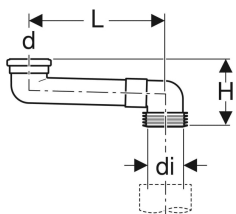

Geberit PVC S-bend

Example image

Application purposes

- For transition of floor-standing WCs to prewall installation

Technical data

Product material

| PVC

Scope of delivery

- Lip seal made of EPDM
- Sleeve made of EPDM

To order additionally

- PVC adhesive, standard

Art. no.	Colour / surface	DN	d, ø	di, ø	L	H
388.350.29.1	grey	90	90 mm	100-105.6 mm	14.5-34.5 cm	16.7 cm