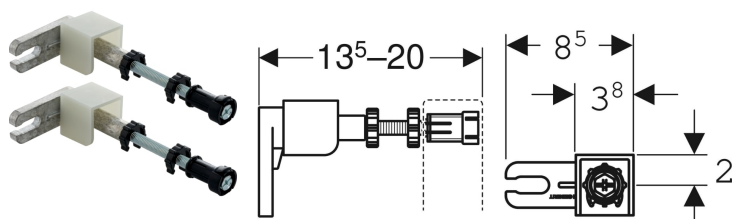

## Geberit Duofix set of wall anchors for single installation

Example image

### Application purposes

- For fastening Geberit Duofix installation elements in front of drywalls and solid walls
- For fastening panelling in part-height prewall installations

### Characteristics

- Can be adjusted in depth from the front, infinitely variable, with fast adjustment

### Scope of delivery

- Set of 2 pieces

- Wall inlet rotatable by 360°
- Threaded rod M10, zinc-plated