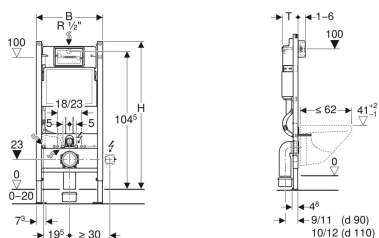

**Geberit DuofixBasic element for wall-hung WC, 112 cm, with Delta concealed cistern 12 cm**

Example image

**Application purposes**

- For drywall construction
- For installation in part or room-height prewall installations
- For installation in room-height installation walls
- For wall-hung WCs with connection dimensions in accordance with EN 33:2011
- For wall-hung WCs with projection up to 62 cm
- For single flush, dual flush or stop-and-go flush
- For floor constructions 0–20 cm

**Characteristics**

- Self-supporting frame, powder-coated
- Frame top open
- Frame with  $\varnothing$  9 mm drilling holes for fastening in wood frame construction
- Frame with holes to receive Geberit Duofix wall anchors for elements with frame top open

- Frame prepared for support brackets for WC ceramic appliances with small contact surfaces
- Galvanized feet
- Feet adjustable 0–20 cm
- Foot plates made of plastic
- Foot plate depth suitable for installation in U-profiles UW 50
- Concealed cistern with front actuation
- Concealed cistern, fully insulated against condensation
- Immediate post flush possible with factory setting
- Water supply connection on the rear or top centre
- Equipped with conduit pipe for feed pipe for connection of Geberit AquaClean shower toilets
- With fastening option for electrical connection

**Technical data**

Flush volume, factory setting	6 and 3 l
Flush volume large, adjustment range	4.5 / 6 / 7.5 l
Flush volume small, adjustment range	3-4 l

**Scope of delivery**

- Angle stop valve R 1/2", compatible with MF, with adapter ring
- Protection box for service opening, made of polystyrene foam
- 2 distance bolts
- Connection set for WC,  $\varnothing$  90 mm
- Connection bend 90° made of PE-HD,  $\varnothing$  90 mm
- Adapter socket made of PE-HD,  $\varnothing$  90 / 110 mm
- 2 protection plugs
- 2 threaded rods M12
- Fastening material